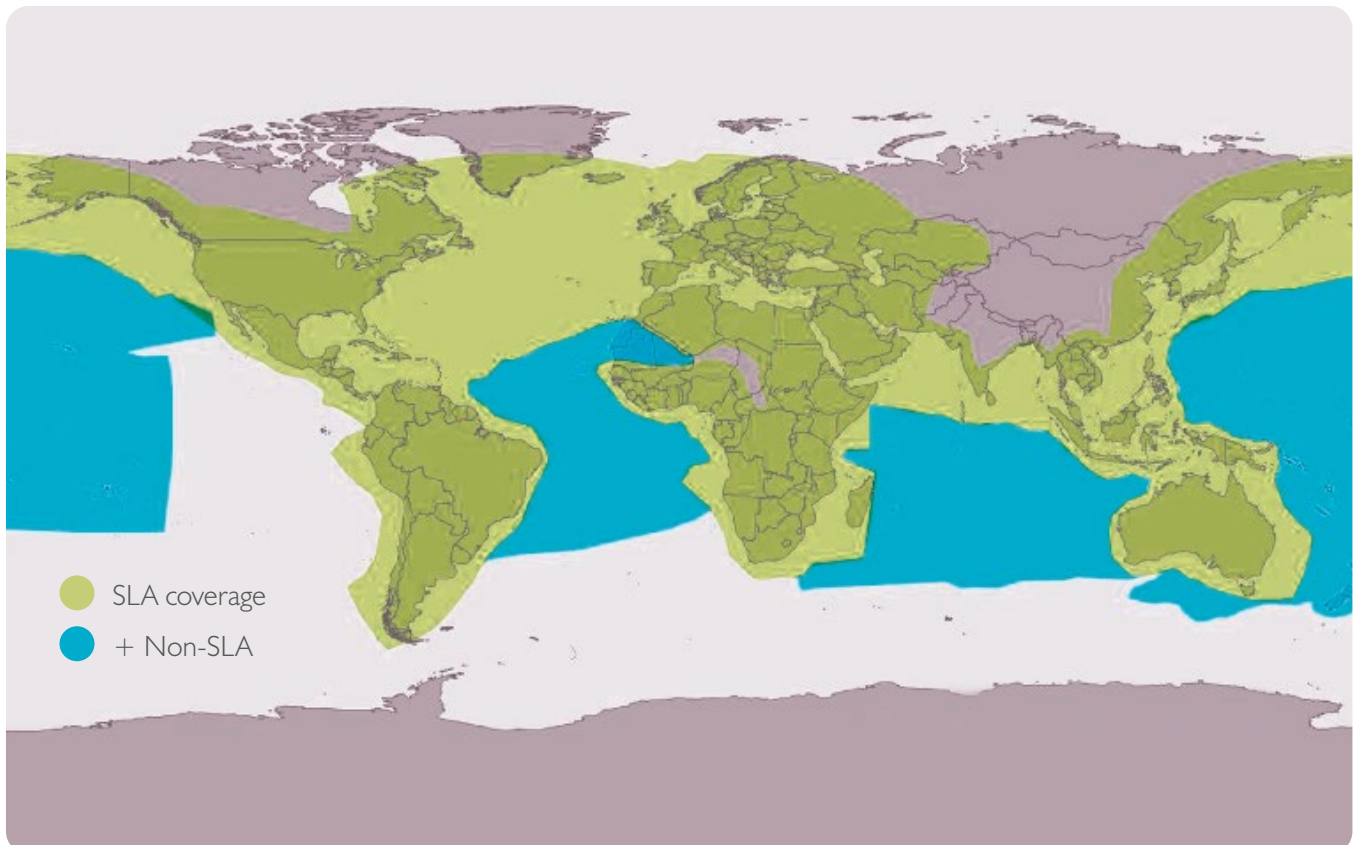

A FULLY SECURE COMMUNICATIONS PACKAGE

FREE GTSEMAIL

A secure, stable and lightweight compression email platform, specifically developed for smaller vessels. Supports maximum bandwidth optimisation and delivers advanced cyber security functionality, including zero-day threat protection.

LOCALISATION AVAILABLE

GTSeaMail is available in several languages to suit the requirements of your crews. We are also able to translate if the language you require is not currently available*

*Based on number of vessels.

GTSENTINEL PROVIDED AS STANDARD

A comprehensive antivirus solution, optimised for the maritime market and designed to protect the vessel whilst minimising the impact on communication network included **free of charge**, for the primary workstation, to ensure complete security.**

**Primary email workstation is classified as the device operating GTSeaMail.

GLOBAL COVERAGE