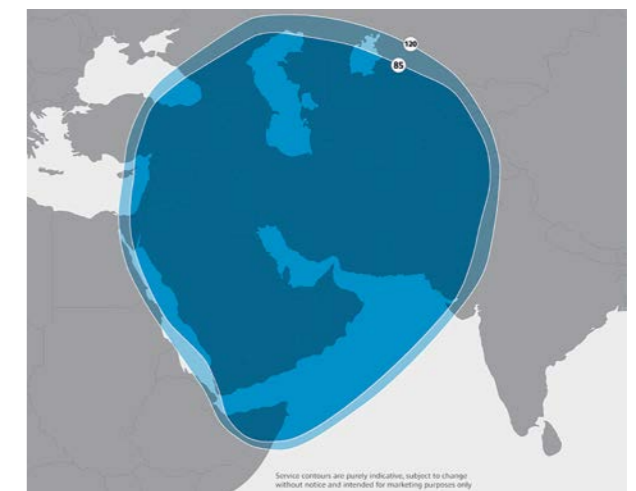

Coverage across Middle East

🗣️ **GTLiteSpeed** has enabled us to offer **high value services** to customers, taking onboard communication and crew welfare to a new level. 🗣️

Per Helge Børseth, Service / Project Manager, Brommeland Elektronikk AS