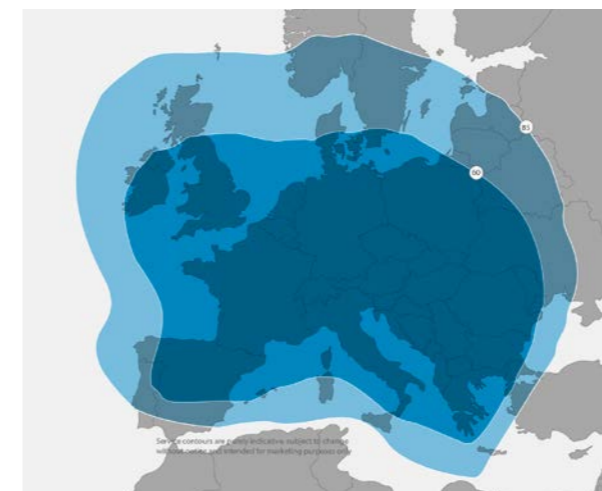

GTLiteSpeed Coverage

Coverage across Europe