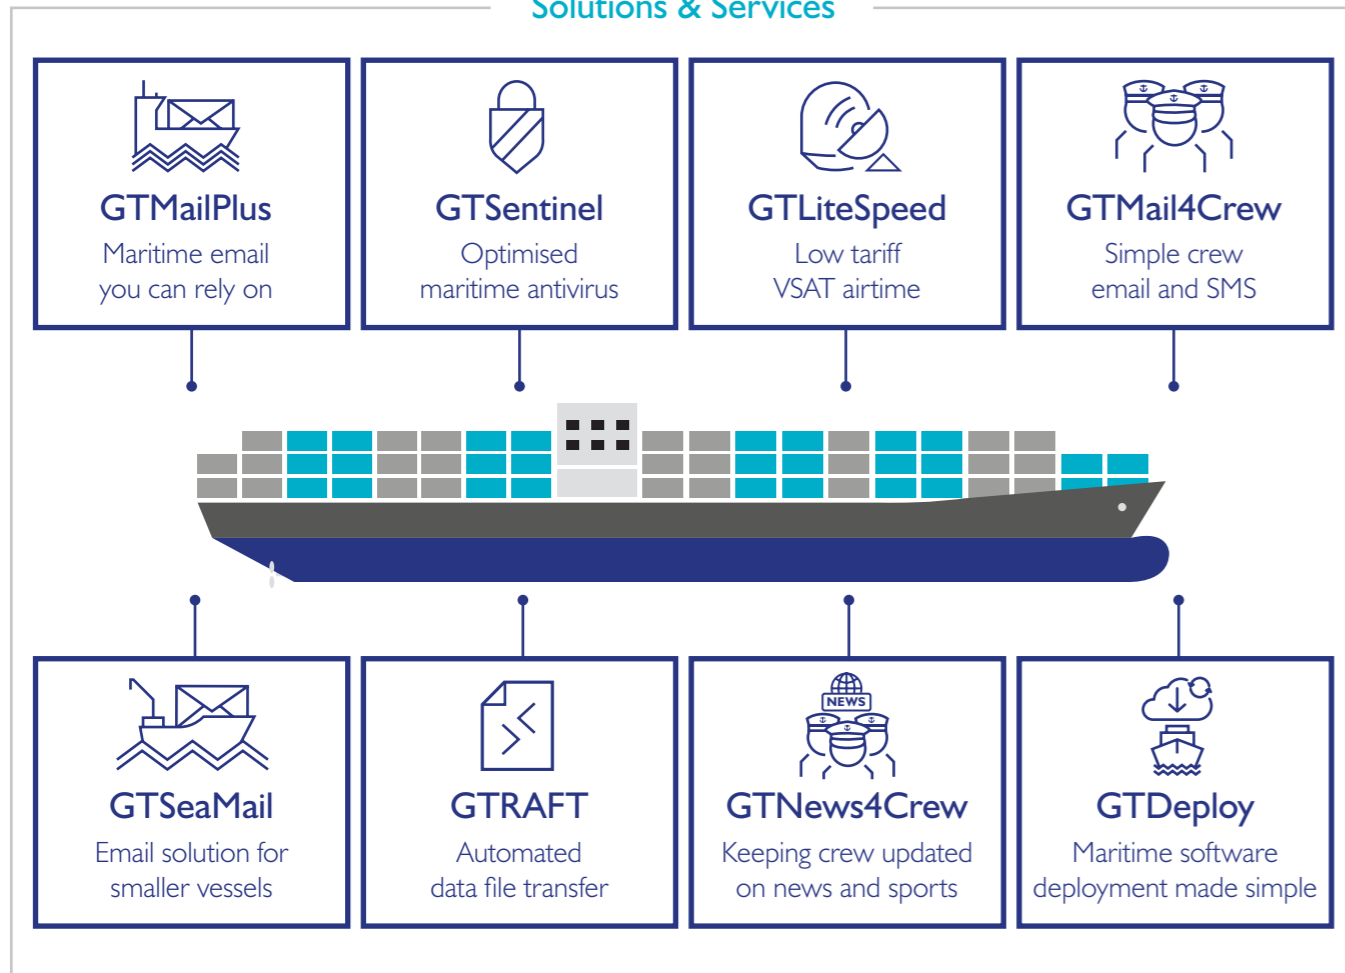

- Over 20 years maritime communications experience
- 24/7 365 technical support from ITIL trained engineers
- Offices in the UK and Singapore along with a global partner network
- Personally tailored, individual approach to our customers
- Independent software can be used via any communication system

Solutions & Services

GT LiteSpeed

Low cost communications without compromise

GTLiteSpeed

GTLiteSpeed is a low-cost communications package with coverage throughout European and Middle Eastern waters. Providing up to **4Mbps download speeds** and up to **256kbit/second upload speeds**, **GTLiteSpeed** delivers high speed internet access, and with our enhanced **Fair Usage Policy** even more data can be consumed.

Ideal for off-shore regional and coastal vessels including ferries, fishing vessels, cargo carriers and leisure craft.

Why GTLiteSpeed?

Our solution delivers a reliable and consistent high-speed connection specifically for the maritime industry. The system uses a dedicated maritime terminal, and a satellite modem to connect on-board PCs and devices to the internet. **GTLiteSpeed** offers a range of monthly subscription packages to suit all requirements.